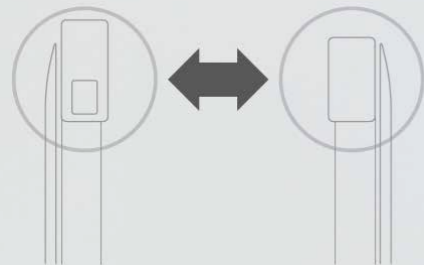

The Model C2 can be easily adjusted from seat height and back support angle to controller position (right or left drive) to create a comfortable driving experience.

The controller can be positioned on the left or right side.