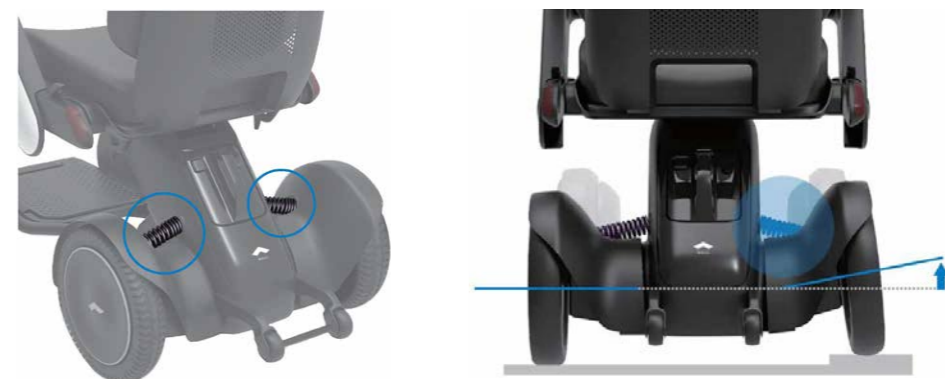

Rear wheel suspension absorbs the impact when driving over bumpy roads or obstacles.