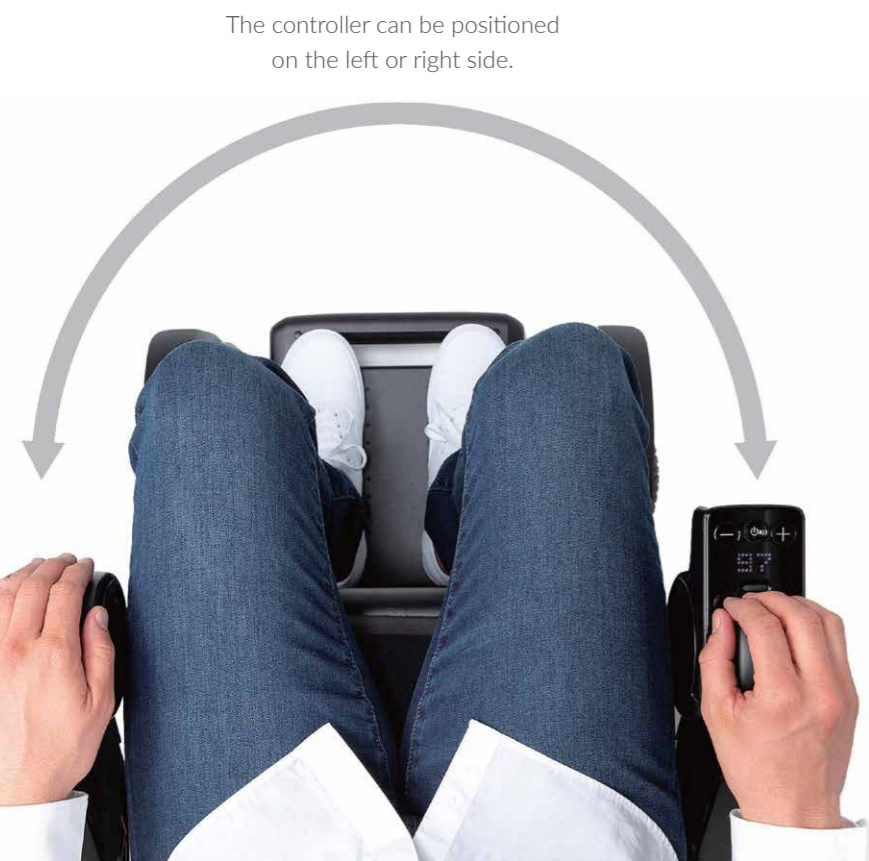

Smart Key
Remotely lock the device.

Tail Light

The tail light is clearly visible even with a bag hung over the back support, keeping you safe on the road at night.

Drive straight on a tilted path.

Battery