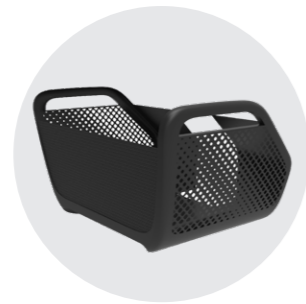

Note: Standard inclusion

Dust Cover

WCA870260

Protects the device from dust and dirt when stored outdoors*.

*It is not waterproof. Do not use for protection from rain.

Side Storage Bag

WCA870430

Storage Basket