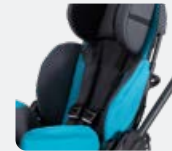

Ankle Foot Fast
1: 2880-6101-000
2: 2880-6102-000

Therapy Tray
1: 2880-7111-000
2-3: 2880-7112-000
Infill: 2880-7180-000