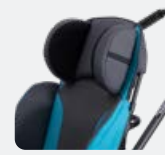

Occipital Head Support Spacer: 2010-4101-099
Wipe Down: 2010-4101-209

Std Lateral Head Support Spacer: 2010-4201-099
Wipe Down: 2010-4201-209