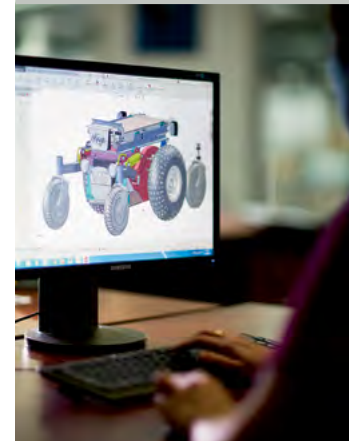

ENGINEERED TO THE LAST BOLT

If we think we can make it better, we will. Our in-house engineering team is hands on, working side by side with customers and therapists. The entire Magic team works continuously to improve your entire experience, from choosing a Magic Mobility wheelchair to its performance in the places you want to go.