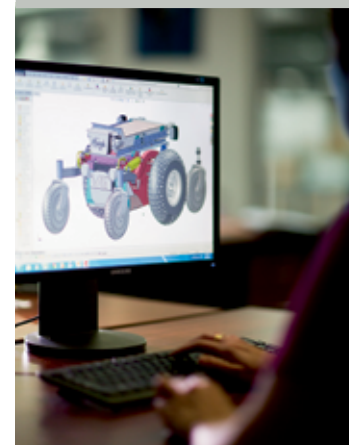

ENGINEERED TO THE LAST BOLT

We listen to and value your feedback. Our team of in-house engineers work side by side with end users and therapists. We're all about innovation; if we think we can make our powerchairs better, we will.