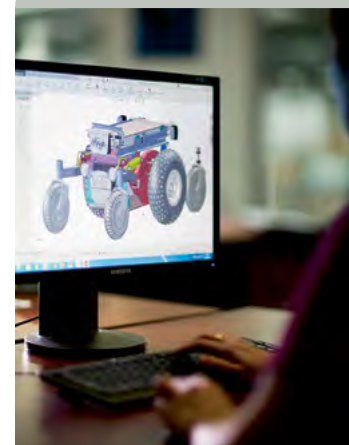

ENGINEERED TO THE LAST BOLT

If we think we can make it better, we will. Our in-house engineering team is hands on, working side by side with customers and therapists. The entire Magic team works continuously to improve your entire experience, from choosing a Magic Mobility wheelchair to its performance in the places you want to go.