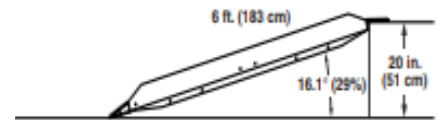

Single Fold RAMPS

PRIDE **R** MPS

Easy single-fold design

272kg
Weight Capacity

75cm
Wide

Portable
with a High-Traction Surface

Single Fold Ramps assist in traversing curbs, steps, & more

Single Fold Ramps from Pride Mobility® offer a reliable solution for transitioning curbs, thresholds, and other obstacles. They are available in several different lengths and can accommodate a weight capacity of 272 kg (600 lbs.). Moreover, lightweight Single Fold Ramps are easily portable, making them ideal for home and travel.

Size	Weight
61 cm (2')	5.8 kg (12.78 lbs)
91 cm (3')	7.7 kg (16.97 lbs)
122 cm (4')	10.3 kg (22.7 lbs)
152 cm (5')	2.8 kg (28.22 lbs)
183 cm (6')	15.4 kg (33.95 lbs)

Ramp Length	Rise				
	16.1° (29%)	14.5° (26%)	12.8° (23%)	11.2° (20%)	9.6° (17%)
61 cm (2')	17° (30%)	14.5° (26%)	12.8° (23%)	11.2° (20%)	9.6° (17%)
91 cm (3')	17° (30%)	14.5° (26%)	12.8° (23%)	11.2° (20%)	9.6° (17%)
122 cm (4')	17° (30%)	14.5° (26%)	12.8° (23%)	11.2° (20%)	9.6° (17%)
152 cm (5')	17° (30%)	14.5° (26%)	12.8° (23%)	11.2° (20%)	9.6° (17%)
183 cm (6')	17° (30%)	14.5° (26%)	12.8° (23%)	11.2° (20%)	9.6° (17%)
	16.1° (29%)	14.5° (26%)	12.8° (23%)	11.2° (20%)	9.6° (17%)
	14.5° (26%)	12.8° (23%)	11.2° (20%)	9.6° (17%)	8° (14%)
	12.8° (23%)	11.2° (20%)	9.6° (17%)	8° (14%)	7.2° (13%)
	11.2° (20%)	9.6° (17%)	8° (14%)	7.2° (13%)	6.4° (11%)
	9.6° (17%)	8° (14%)	7.2° (13%)	6.4° (11%)	5.6° (10%)
	8° (14%)	7.2° (13%)	6.4° (11%)	5.6° (10%)	4.8° (8%)
	7.2° (13%)	6.4° (11%)	5.6° (10%)	4.8° (8%)	4° (7%)
	6.4° (11%)	5.6° (10%)	4.8° (8%)	4° (7%)	3.8° (7%)
	5.6° (10%)	4.8° (8%)	4° (7%)	3.8° (7%)	3.2° (6%)
	4.8° (8%)	4° (7%)	3.8° (7%)	3.2° (6%)	2.9° (5%)
	4° (7%)	3.8° (7%)	3.2° (6%)	2.9° (5%)	2.4° (4%)
	3.8° (7%)	3.2° (6%)	2.9° (5%)	2.4° (4%)	1.9° (3%)
	3.2° (6%)	2.9° (5%)	2.4° (4%)	1.9° (3%)	-
	2.9° (5%)	2.4° (4%)	1.9° (3%)	-	-
	2.4° (4%)	1.9° (3%)	-	-	-
	1.9° (3%)	-	-	-	-
	-	-	-	-	-
	-	-	-	-	2.5 cm (1")