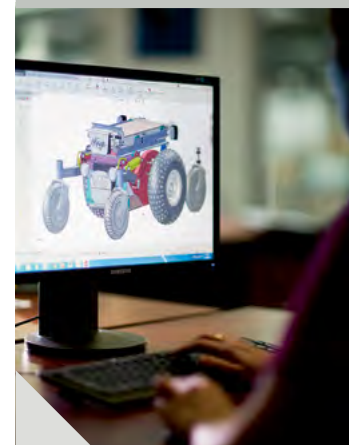

ENGINEERED TO THE LAST BOLT

If we think we can make it better, we will. Our in-house engineering team are hands on, working side by side with customers and therapists. The entire Magic team work continuously on how we can improve the experience, from choosing a Magic Mobility wheelchair to its performance in the places you want to go.