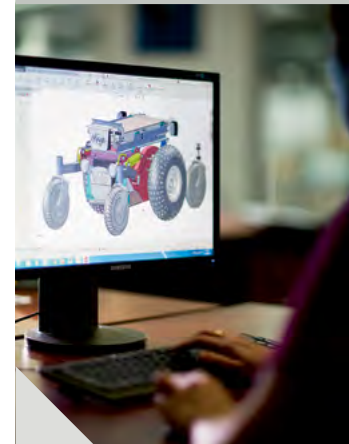

ENGINEERED TO THE LAST BOLT

If we think we can make it better, we will. Our in-house engineering team are hands on, working side by side with customers and therapists. The entire Magic team work continuously on how we can improve the experience, from choosing a Magic Mobility wheelchair to its performance in the places you want to go.